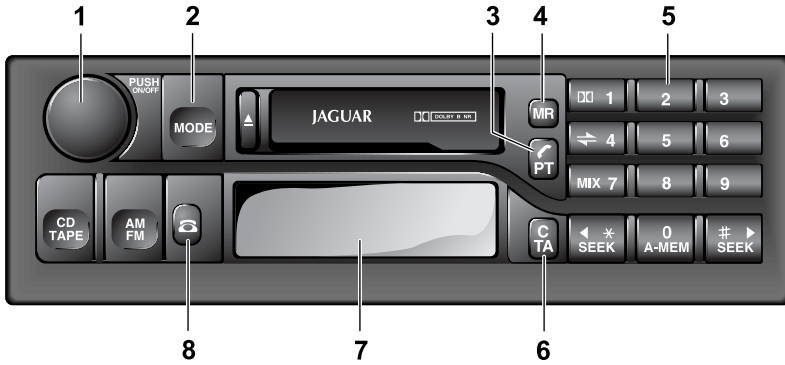

Audio Panel Controls

THE XJ, S-TYPE AND X-TYPE

JOL3449

1. ON/OFF switch and volume control.
2. Phone mode button.
3. Cancel/correct telephone numbers.
4. Phone memory recall button.
5. Phone send/end calls
6. Display.
7. Phone keypad - buttons **0** to **9** (except where touch-screen is fitted, see page 34).
8. Scroll memory location.

Audio Panel Controls

THE XK ONLY

JOL3496

1. ON/OFF switch and volume control.
2. Mode.
3. Phone send/end calls.
4. Phone memory recall button.
5. Phone keypad - buttons **0** to **9**.
6. Phone clear.
7. Display.
8. Phone mode button.