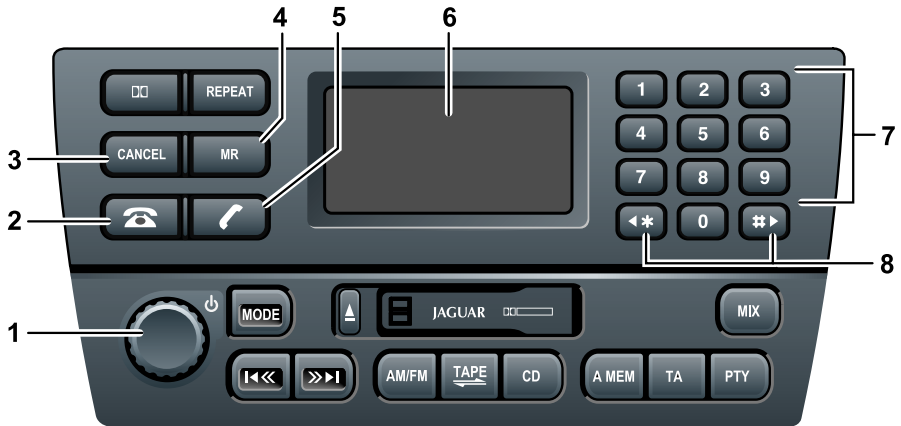

Audio Panel Controls

THE XJ, S-TYPE AND X-TYPE

JOL3449

1. ON/OFF switch and volume control.
2. Phone mode button.
3. Cancel/correct telephone numbers.
4. Phone memory recall button.
5. Phone send/end calls
6. Display.
7. Phone keypad - buttons **0** to **9** (except where touch-screen is fitted, see page 34).
8. Scroll memory location.

Audio Panel Controls

THE XK ONLY

JOL3496

1. ON/OFF switch and volume control.
2. Mode.
3. Phone send/end calls.
4. Phone memory recall button.
5. Phone keypad - buttons **0** to **9**.
6. Phone clear.
7. Display.
8. Phone mode button.